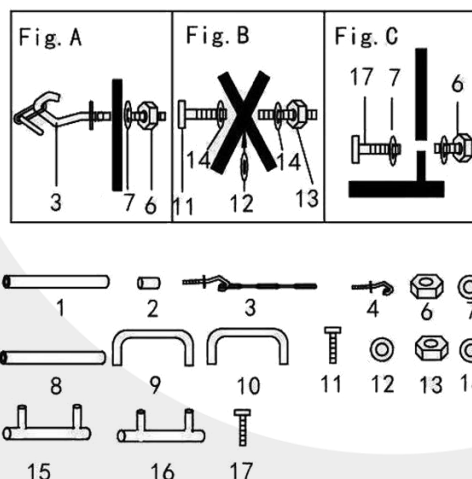

PARTS BREAKDOWN

1. IDENTIFICATION OF THE PRODUCT

NAME OF THE PRODUCT Reinforced universal folding trestle
CODE 050004

2. GENERAL SAFETY INFORMATION

- Not for use by unauthorized persons and minors.
- Not to be used as a climbing frame or anchor point.
- Tie back long hair and Avoid wearing loose clothing when using this tool.
- Use on a stable level and dry surface.
- Keep your work area clean and tidy at all times.

3. PARTS LIST

Code	Description	Qty.	Code.	Description	Qty.
1	Foam Pad	2	10	Inner Top Foam Tube	1
2	Rubber Cover	4	11	Bolt M10 x 30 x 3mm	2
3	Chain with Eye Bolt-10.5"	2	12	Washer M10 x 30 x 3mm	2
4	Eye Hook	2	13	M10 Lock Nut	2
6	Lock Nut M8	8	14	Washer M10 x 20 x 1mm	4
7	Washer M8 x 16mm	12	15	Outer Bottom Tube	1
8	Leg Tube	4	16	Inner Bottom Tube	1
9	Outer Top Foam Tube	1	17	Bolt M8 x 45mm	4