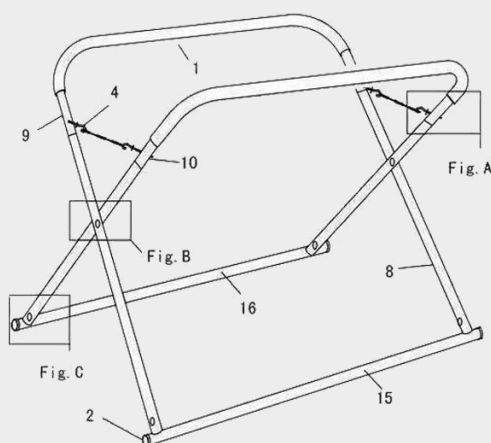

PARTS BREAKDOWN

1. IDENTIFICATION OF THE PRODUCT

NAME OF THE PRODUCT Reinforced universal folding trestle
CODE 050004

2. GENERAL SAFETY INFORMATION

- Not for use by unauthorized persons and minors.
- Not to be used as a climbing frame or anchor point.
- Tie back long hair and Avoid wearing loose clothing when using this tool.
- Use on a stable level and dry surface.
- Keep your work area clean and tidy at all times.

3. PARTS LIST

Code	Description	Qty.	Code.	Description	Qty.
1	Foam Pad	2	10	Inner Top Foam Tube	1
2	Rubber Cover	4	11	Bolt M10 x 30 x 3mm	2
3	Chain with Eye Bolt-10.5"	2	12	Washer M10 x 30 x 3mm	2
4	Eye Hook	2	13	M10 Lock Nut	2
6	Lock Nut M8	8	14	Washer M10 x 20 x 1mm	4
7	Washer M8 x 16mm	12	15	Outer Bottom Tube	1
8	Leg Tube	4	16	Inner Bottom Tube	1
9	Outer Top Foam Tube	1	17	Bolt M8 x 45mm	4