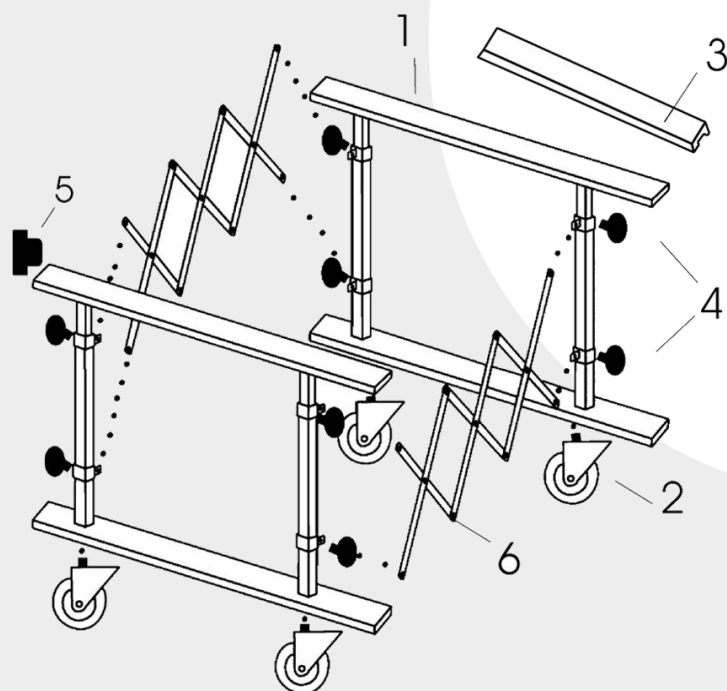

PARTS BREAKDOWN

1. IDENTIFICATION OF THE PRODUCT

NAME OF THE PRODUCT Extendable mobile trestle
CODE 050005

2. GENERAL SAFETY INFORMATION

- Not for use by unauthorized persons and minors.
- Not to be used as a climbing frame or anchor point.
- Tie back long hair and Avoid wearing loose clothing when using this tool.
- Use on a stable level and dry surface.
- Keep your work area clean and tidy at all times.

3. PARTS LIST

Code	Description	Qty.
1	Stand	2
2	Wheel	4
3	Rubber Bar	2
4	Hands Screw	8
5	Plastic Plug	8
6	Telescopic Frame	2

The technical information is in accordance with our experience. We assure the quality of the product. However, the conditions of use are not under our control and we cannot assume any responsibility of the obtained results.