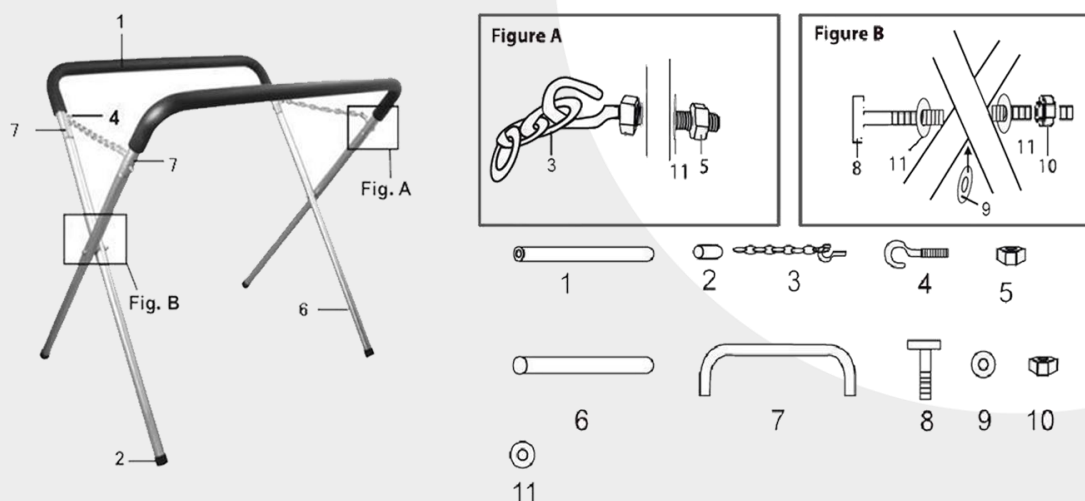

# PARTS BREAKDOWN

## 1. IDENTIFICATION OF THE PRODUCT

**NAME OF THE PRODUCT** Folding trestle  
**CODE** 050105

## 3. PARTS LIST

Code	Description	Qty.
6	Leg Tube	4
1	Foam Pad	2
2	Rubber cover	4
3	Chain with Eye Bolt	2
4	Eye Hook	4
5	Hex Nut M8	4
7	Frame Top Tube	2
8	Bolt M8 x 65mm	2
9	Washer Ø8 x 30mm	2
10	M8 Lock Nut	2
11	Washer Ø8 x 16mm	8